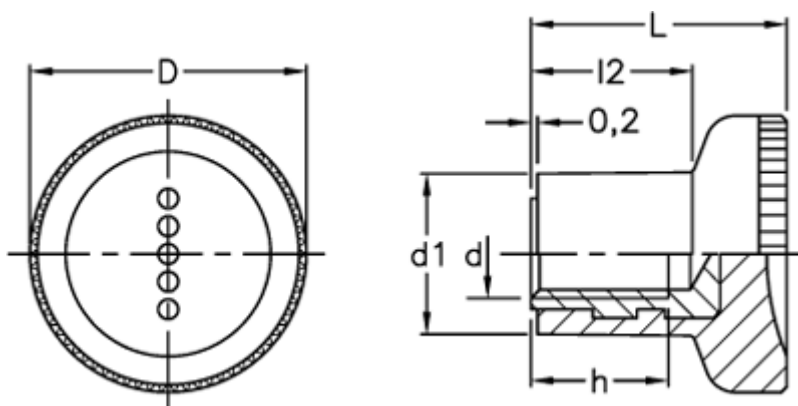

Data Sheet

Article number: 23052420912
Description: E+G Knurled knob
EKK.18-B M4-C2

Measures

D = 18
d1 = 10.5
d 6H = M4
h = 6
L = 15.5
l2 = 10.5